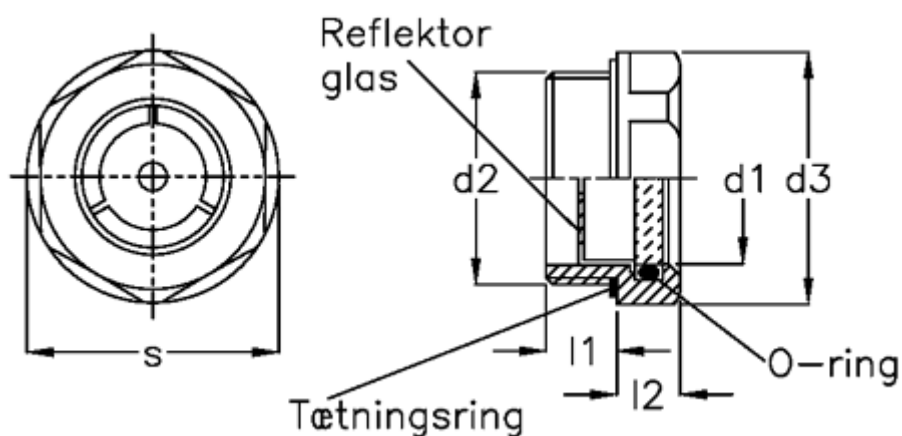

# Data Sheet

Article number: 20903555A

Description: E+G Oil level sight glass (high temp.)  
GN 743.1-11-M16x1,5-A

## Measures

d1	= 11
d2	= M16x1,5
d3	= 22
l1	= 8.0
l2	= 7.5
Max pressure	= 25 Bar
s	= 20